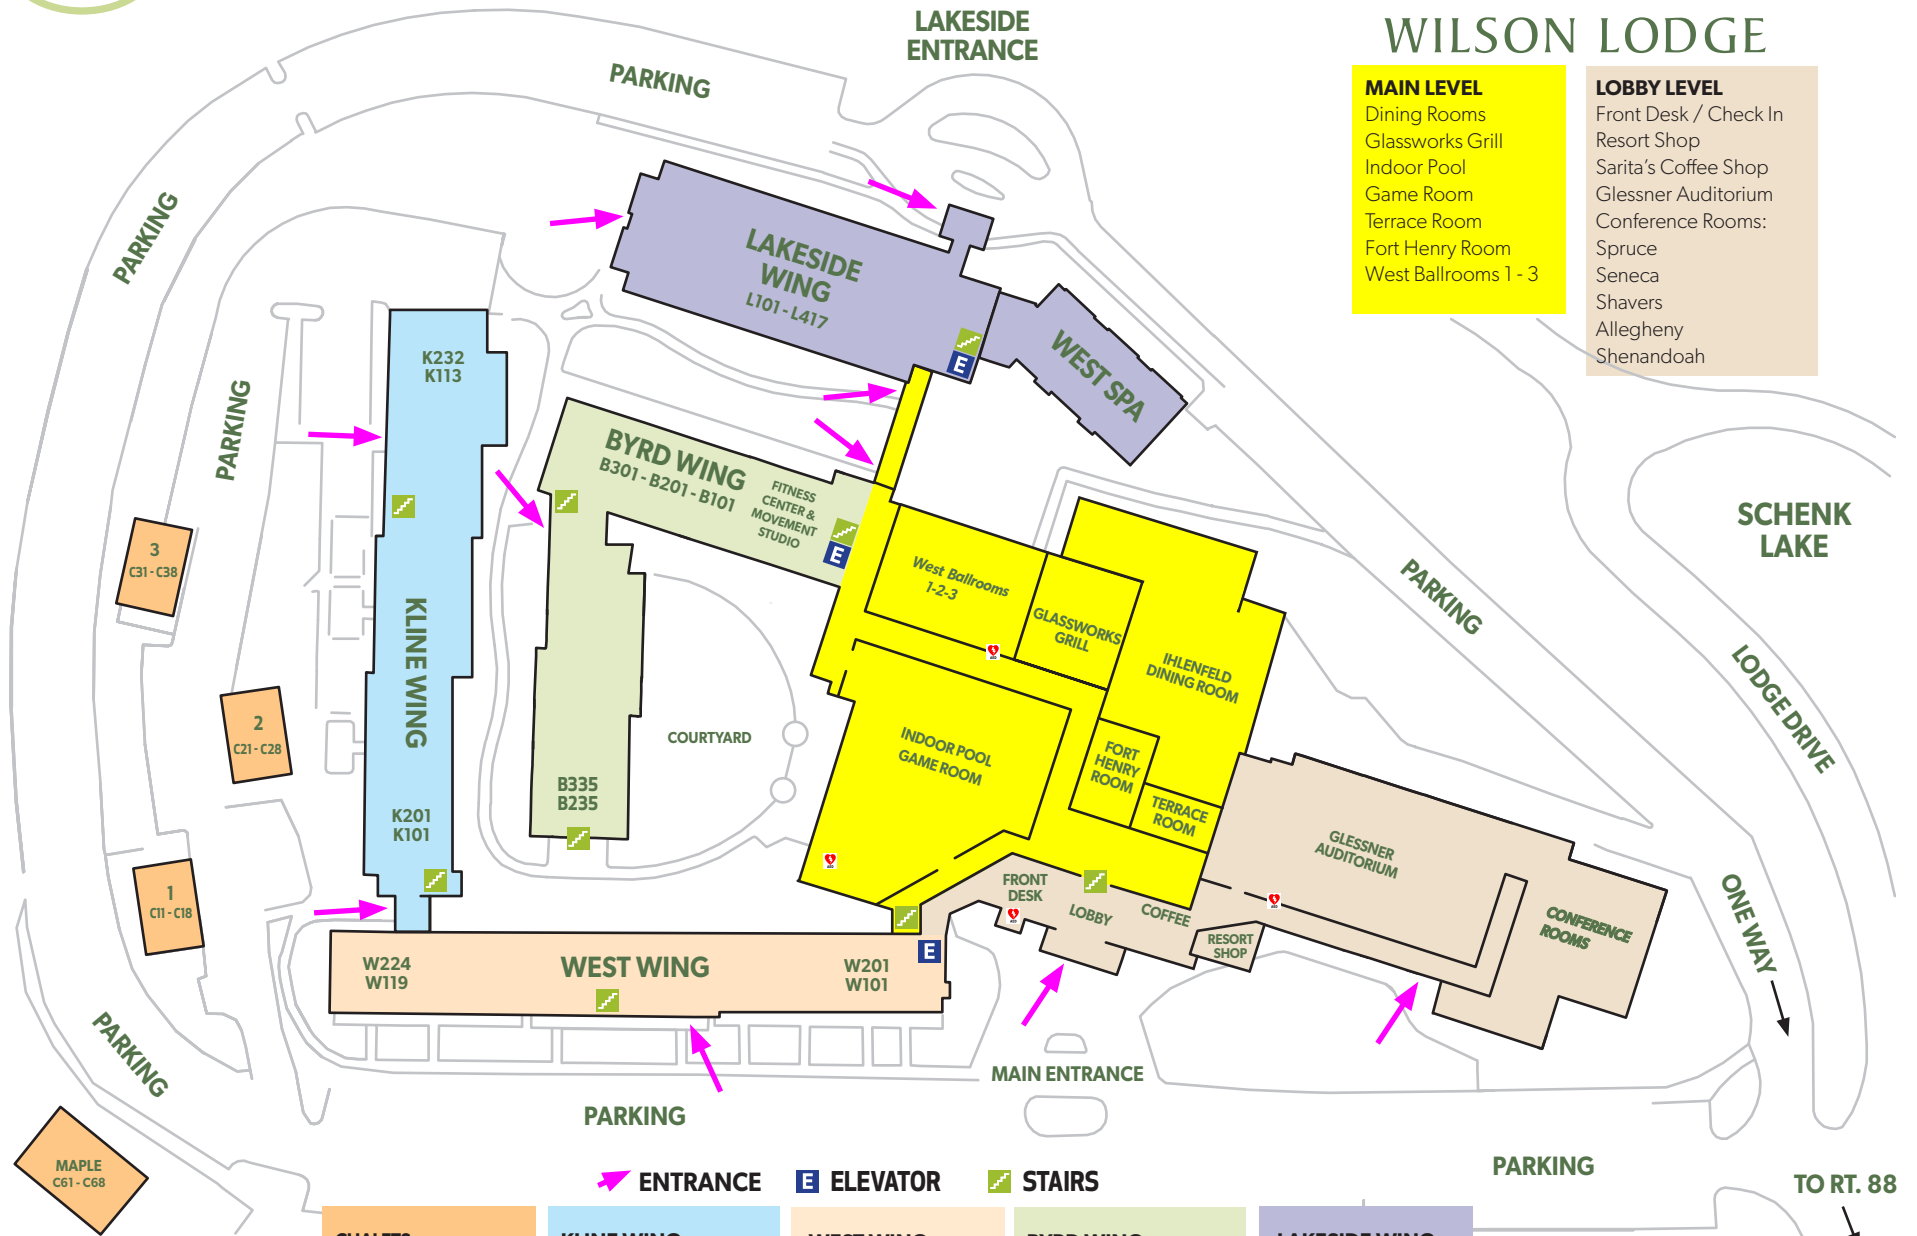

WILSON LODGE

MAIN LEVEL

- Dining Rooms
- Glassworks Grill
- Indoor Pool
- Game Room
- Terrace Room
- Fort Henry Room
- West Ballrooms 1 - 3

LOBBY LEVEL

- Front Desk / Check In
- Resort Shop
- Sarita's Coffee Shop
- Glessner Auditorium
- Conference Rooms:
- Spruce
- Seneca
- Shavers
- Allegheny
- Shenandoah

Good Zoo
 Nature Express Gift Shop
 Benedum Theater

The Hilltop & Bissonette Gardens

Mansion Museum
 Welcome Center
 Amphitheater
 Formal Gardens
 Garden Bistro

Farmhouse Sweets & Treats Shoppe

Glass Museum

Schenk Lake

Pedal Boats
 Aqua Cycles
 Fishing
 Kayaks
 Bike Rental

Wilson Lodge

Lodge/Cottage Check-in
 Resort Shop
 Restaurants & Coffee
 The West Spa

Crispin Center

Pine Room, Pro Shop
 Outdoor Pool & Fountains of Fun
 Crispin Café

MAP LEGEND

- Information
- Restrooms
- Dining/Restaurant
- Automated External Defibrillator
- Snack Bar
- Reserved Picnic Sites
- Recycling Drop-off

Route 88 North
 To West Liberty
 To Bethany