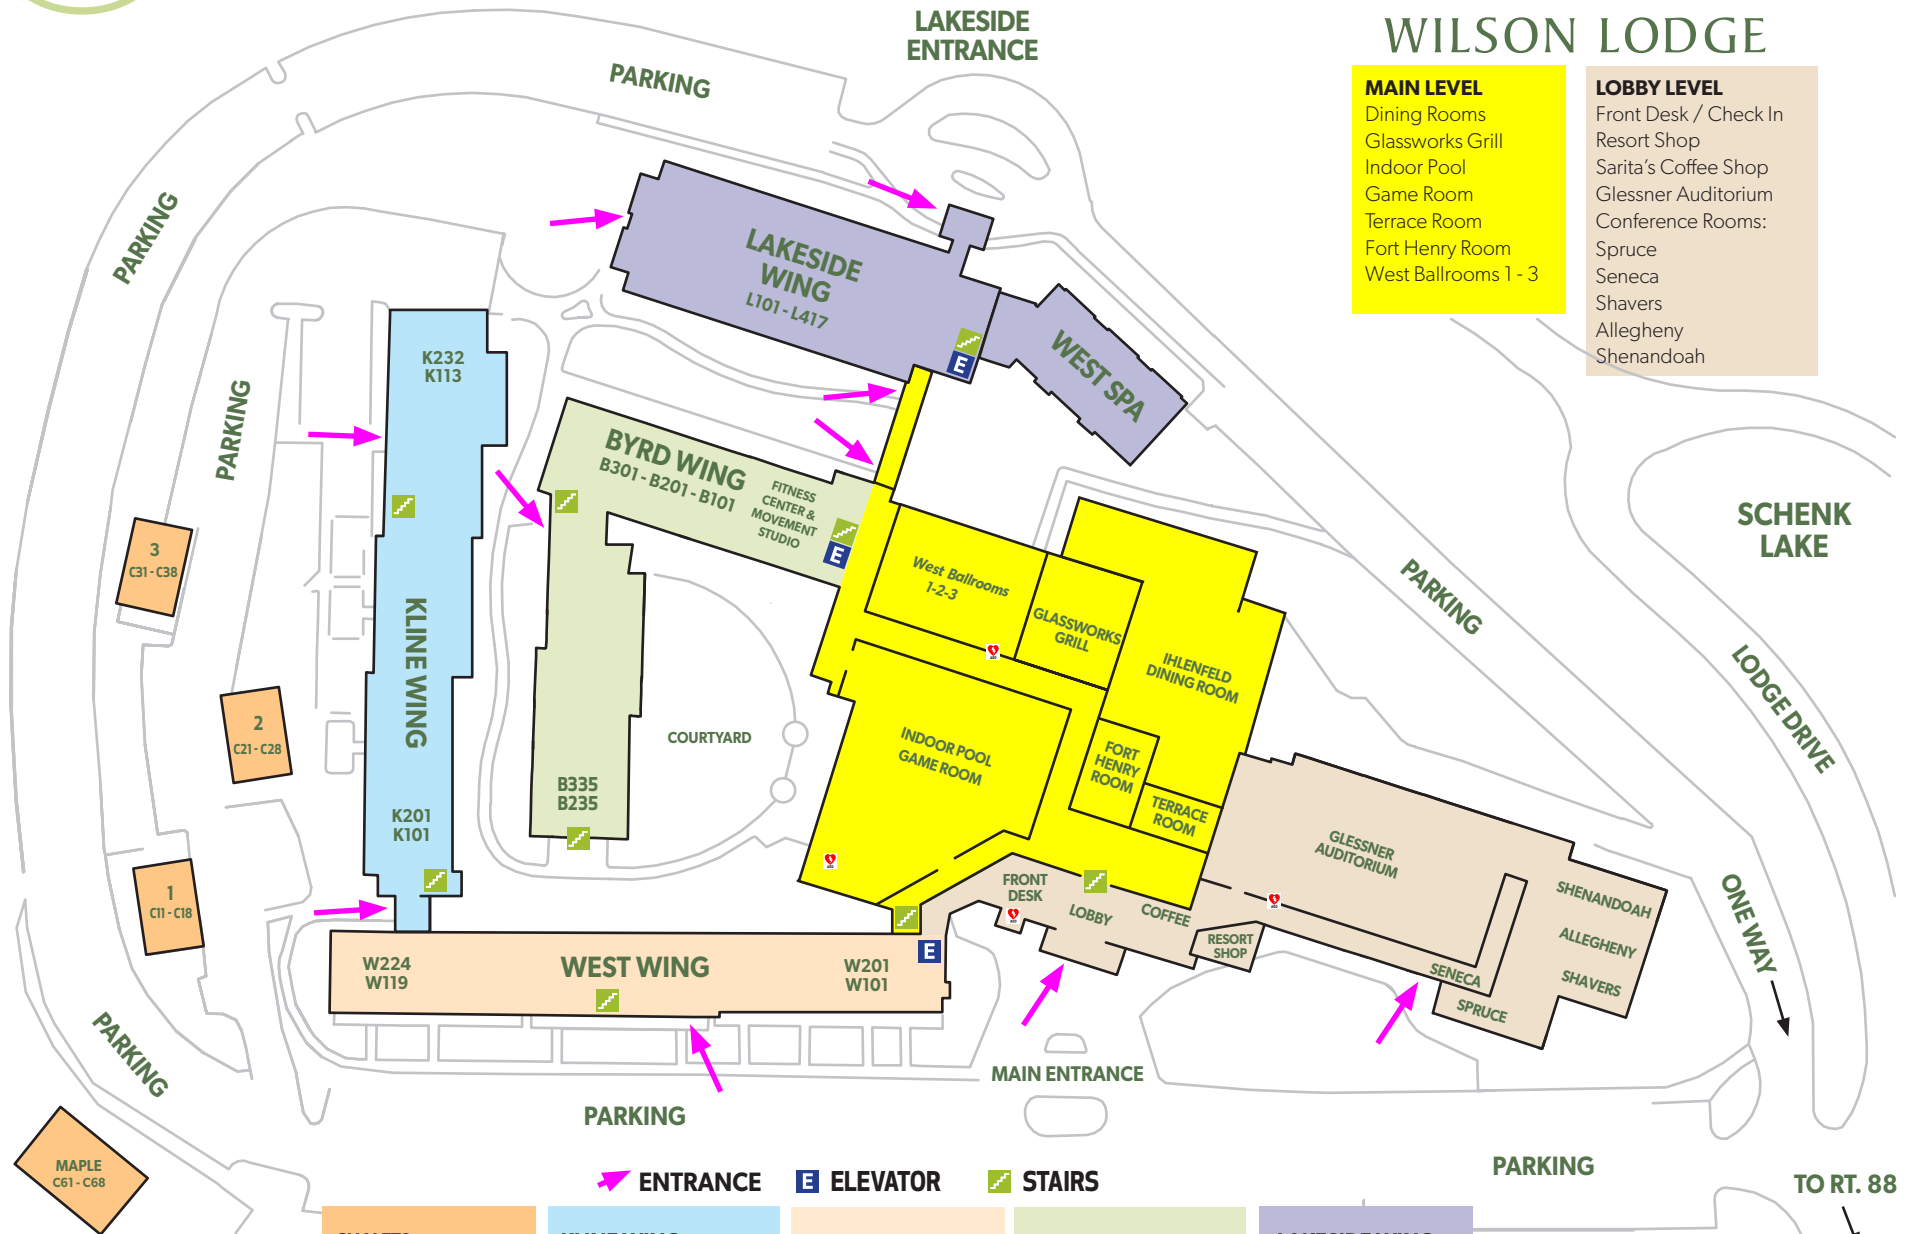

## MAP LEGEND

- Information
- Restrooms
- Dining/Restaurant
- Automated External Defibrillator
- Refreshments
- Reserved Picnic Sites
- Recycling Drop-off

Route 88 North  
To West Liberty  
To Bethany

OGLEBAY.COM

# WILSON LODGE

## MAIN LEVEL

- Dining Rooms
- Glassworks Grill
- Indoor Pool
- Game Room
- Terrace Room
- Fort Henry Room
- West Ballrooms 1 - 3

## LOBBY LEVEL

- Front Desk / Check In
- Resort Shop
- Sarita's Coffee Shop
- Glessner Auditorium
- Conference Rooms:

  - Spruce
  - Seneca
  - Shavers
  - Allegheny
  - Shenandoah

**CHALETS**  
 Outside Entry  
 Chalet 1 - Rooms C11 - C18  
 Chalet 2 - Rooms C21 - C28  
 Chalet 3 - Rooms C31 - C38