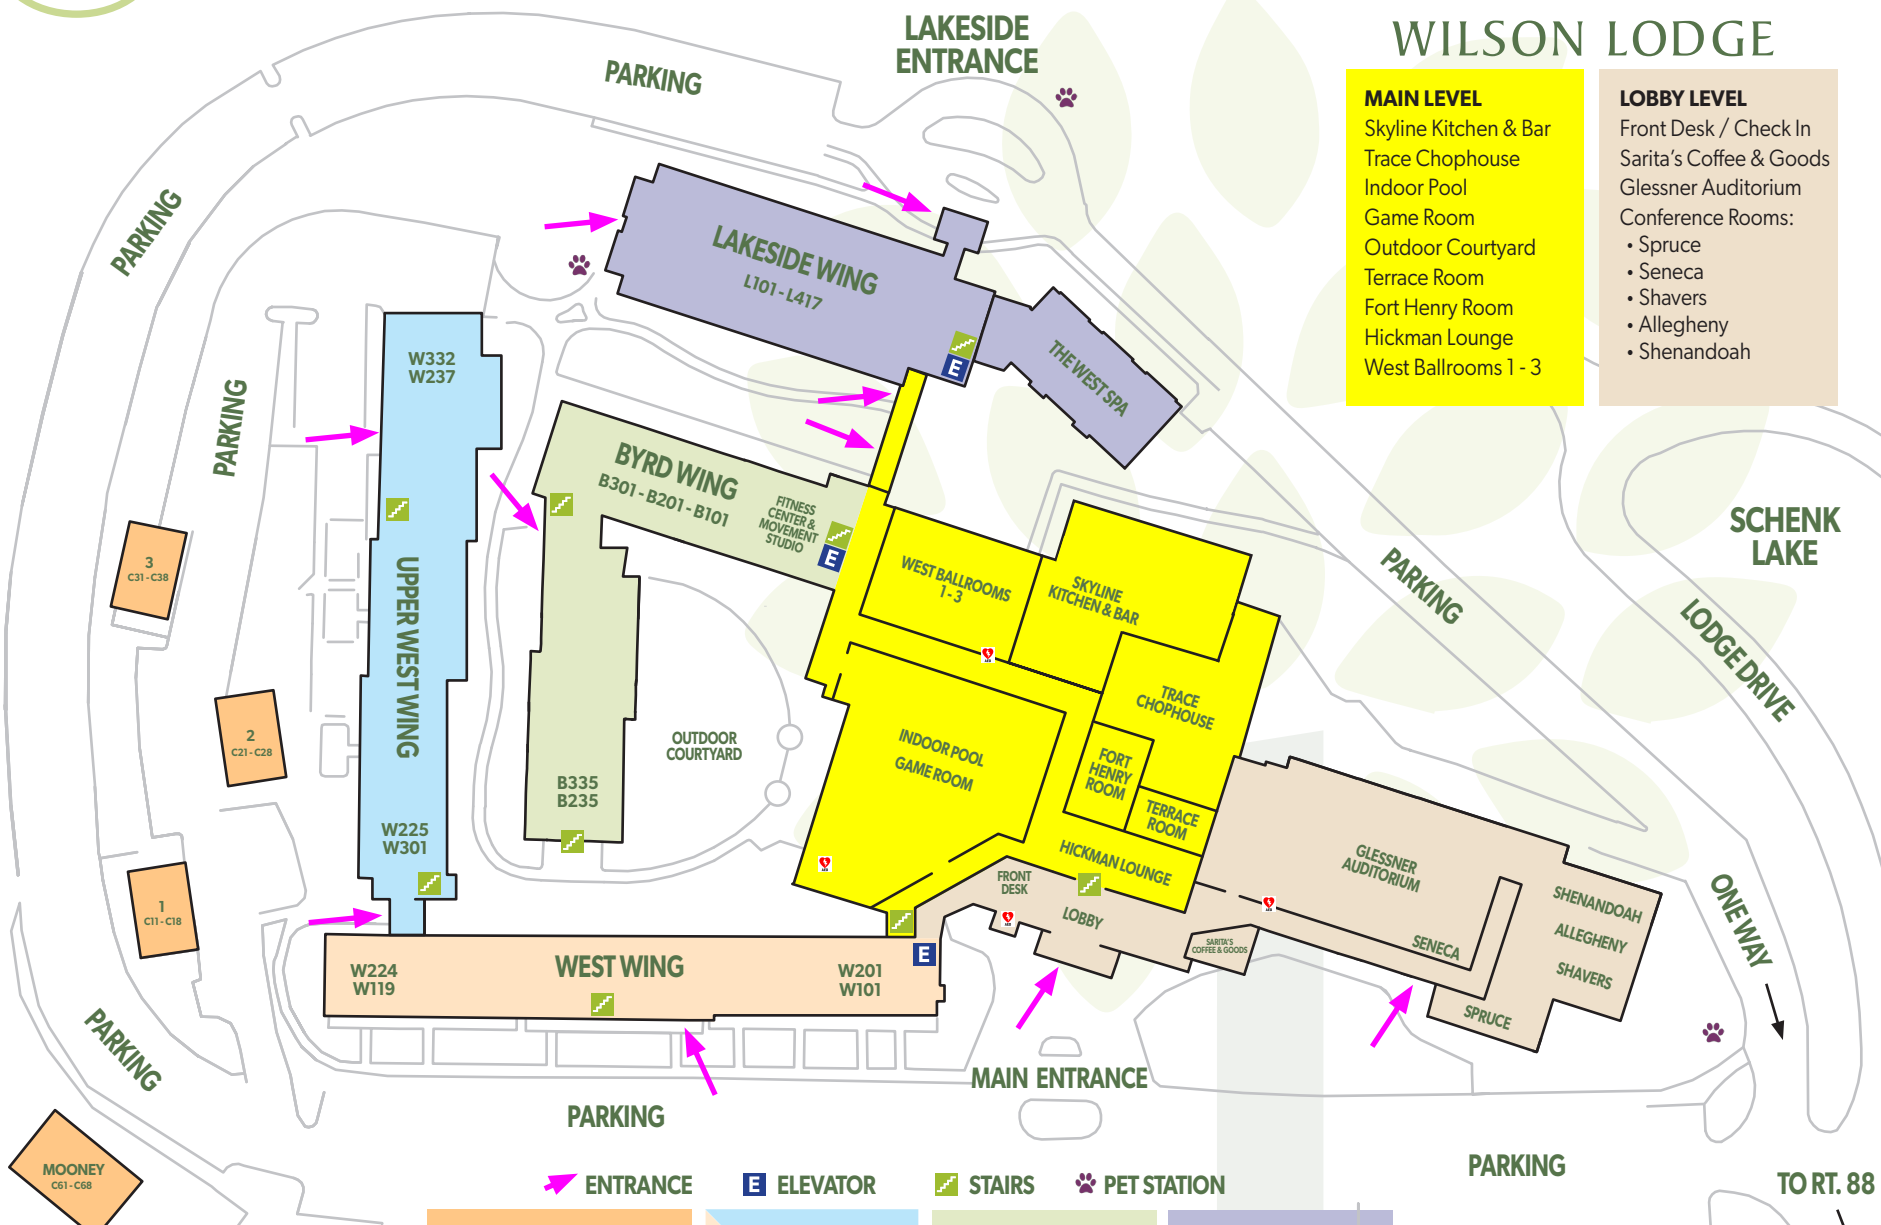

- J, H

Wilson Lodge

- Lodge/Cottage Check-In
- Conference Rooms
- Skyline Kitchen & Bar
- Trace Chophouse
- Lakeview Patio / Cantina
- Sarita's Coffee & Goods
- The West Spa

Sites 15-17

Caddy Camp

- Driehorst Shelter

- Information
- Restrooms
- Dining/Restaurants
- Automated External Defibrillator
- Refreshments
- Reserved Picnic Sites
- Water Bottle Filling Stations

COTTAGE LOCATOR

Cottage Area A:	K Kalmia
A Azalea	BU Burton House
O Oak	L Laurel
BE Beech	AS Ash
B Bluet	Cottage Area B:
Q Quince	I Ivy
CH Chestnut	J Juniper
C Clover	H Hawthorn
R Redbud	Cottage Area C:
D Daisy	AR Aster
S Sumac	DA Daffodil
DO Dogwood	GI Ginkgo
E Edelwiess	FO Forsythia
T Tulip	HO Holly
EL Elderberry	LI Lilac
F Fern	RH Rhododendron
U Ulmus	MA May
G Goldenrod	CB Chambers
V Viburnum	HE Hess
W Willow	M Mooney
Y Yucca	CL Chalets
Z Zelkova	

OGLEBAY.COM

WILSON LODGE

- MAIN LEVEL**
- Skyline Kitchen & Bar
 - Trace Chophouse
 - Indoor Pool
 - Game Room
 - Outdoor Courtyard
 - Terrace Room
 - Fort Henry Room
 - Hickman Lounge
 - West Ballrooms 1 - 3

- LOBBY LEVEL**
- Front Desk / Check In
 - Sarita's Coffee & Goods
 - Glessner Auditorium
 - Conference Rooms:
 - Spruce
 - Seneca
 - Shavers
 - Allegheny
 - Shenandoah

<p>CHALETS</p> <p>Outside Entry: Chalet 1- Rooms C11 - C18 Chalet 2- Rooms C21 - C28 Chalet 3- Rooms C31 - C38</p>	<p>WEST & UPPER WEST WING</p> <p>Rooms W201 - W332 Outside Entry Rooms: W101 - W119</p>	<p>BYRD WING</p> <p>Rooms B101 - B335 Resort Sales Office Fitness Center & Movement Studio</p>	<p>LAKESIDE WING</p> <p>Rooms L101 - L417 The West Spa Lakeview Patio</p>
--	---	---	--